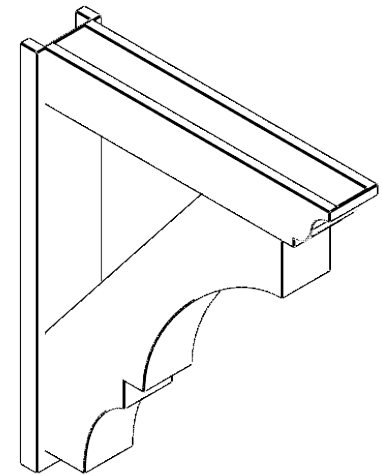

ITEM NUMBER: OUTUROC060X080X38000X46000X060X020X060BOA04RCPR

6"W TOP X 8"W BACK X 38"D X 46"H X 6"T TOP X 2"T BACK TIMBERTHANE ROUGH CEDAR BALBOA FAUX WOOD OPEN OUTLOOKER, TRADITIONAL TOP AND BLOCK BACK, 6"W CLOSED BRACE, PRIMED TAN

EKENA MILLWORK
2300 WEST MAIN ST.
CLARKSVILLE, TX 75426
TOLL FREE: 866-607-0453
WWW.EKENAMILLWORK.COM

NOTES

1. INSTALLATION TO BE COMPLETED IN ACCORDANCE WITH MANUFACTURER'S SPECIFICATIONS.
2. DRAWING MAY NOT BE TO SCALE
3. THIS DRAWING IS INTENDED FOR DESIGN AND PLANNING PURPOSES ONLY.
4. ALL INFORMATION CONTAINED HEREIN WAS CURRENT AT THE TIME OF DEVELOPMENT BUT MUST BE REVIEWED AND APPROVED BY THE PRODUCT MANUFACTURER TO BE CONSIDERED ACCURATE.
5. TIMBERTHANE ARCHITECTURAL PRODUCTS ARE MADE FROM HIGH DENSITY URETHANE AND COME FACTORY PRIMED