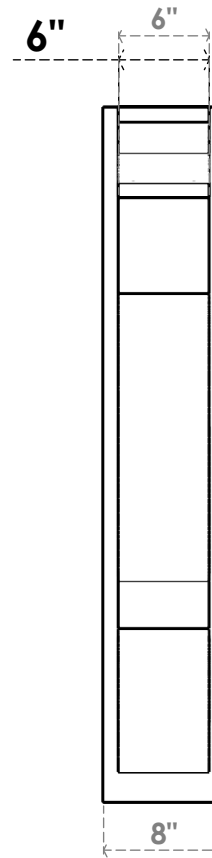

ITEM NUMBER: OUTUROC060X080X38000X46000X060X020X060BOA04RCPR

6"W TOP X 8"W BACK X 38"D X 46"H X 6"T TOP X 2"T BACK TIMBERTHANE ROUGH CEDAR BALBOA FAUX WOOD OPEN OUTLOOKER, TRADITIONAL TOP AND BLOCK BACK, 6"W CLOSED BRACE, PRIMED TAN

EKENA MILLWORK
2300 WEST MAIN ST.
CLARKSVILLE, TX 75426
TOLL FREE: 866-607-0453
WWW.EKENAMILLWORK.COM

NOTES

1. INSTALLATION TO BE COMPLETED IN ACCORDANCE WITH MANUFACTURER'S SPECIFICATIONS.
2. DRAWING MAY NOT BE TO SCALE
3. THIS DRAWING IS INTENDED FOR DESIGN AND PLANNING PURPOSES ONLY.
4. ALL INFORMATION CONTAINED HEREIN WAS CURRENT AT THE TIME OF DEVELOPMENT BUT MUST BE REVIEWED AND APPROVED BY THE PRODUCT MANUFACTURER TO BE CONSIDERED ACCURATE.
5. TIMBERTHANE ARCHITECTURAL PRODUCTS ARE MADE FROM HIGH DENSITY URETHANE AND COME FACTORY PRIMED