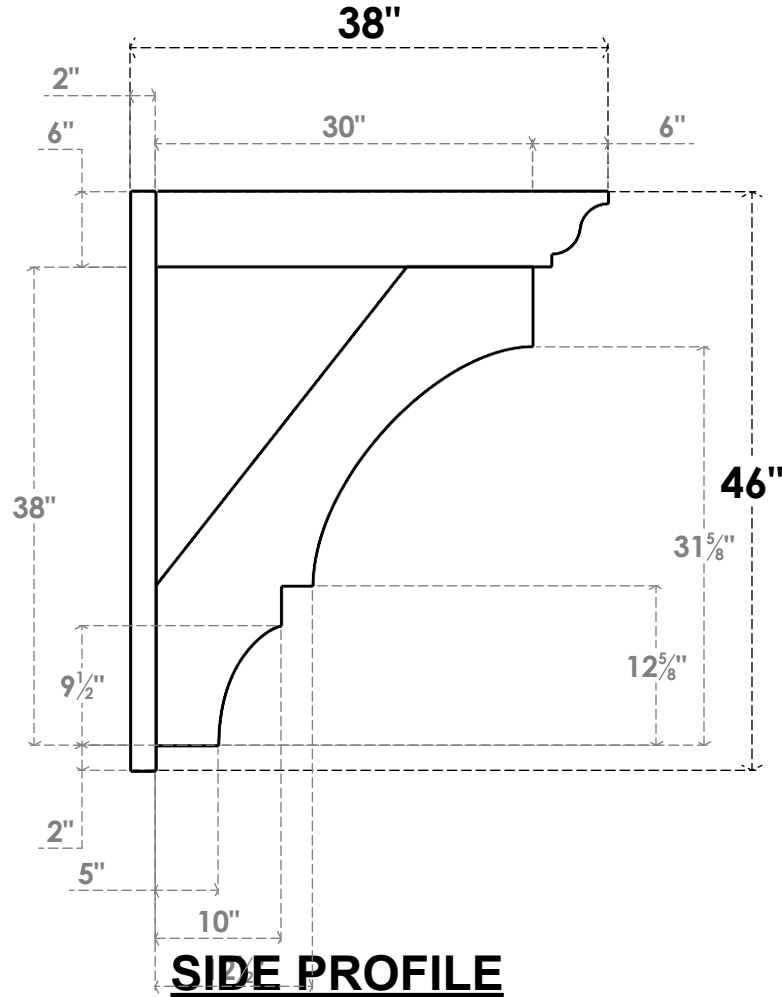

ITEM NUMBER: OUTUROC060X080X38000X46000X060X020X060BOA04RCPR

6"W TOP X 8"W BACK X 38"D X 46"H X 6"T TOP X 2"T BACK TIMBERTHANE ROUGH CEDAR BALBOA FAUX WOOD OPEN OUTLOOKER, TRADITIONAL TOP AND BLOCK BACK, 6"W CLOSED BRACE, PRIMED TAN

EKENA MILLWORK
2300 WEST MAIN ST.
CLARKSVILLE, TX 75426
TOLL FREE: 866-607-0453
WWW.EKENAMILLWORK.COM

NOTES

1. INSTALLATION TO BE COMPLETED IN ACCORDANCE WITH MANUFACTURER'S SPECIFICATIONS.
2. DRAWING MAY NOT BE TO SCALE
3. THIS DRAWING IS INTENDED FOR DESIGN AND PLANNING PURPOSES ONLY.
4. ALL INFORMATION CONTAINED HEREIN WAS CURRENT AT THE TIME OF DEVELOPMENT BUT MUST BE REVIEWED AND APPROVED BY THE PRODUCT MANUFACTURER TO BE CONSIDERED ACCURATE.
5. TIMBERTHANE ARCHITECTURAL PRODUCTS ARE MADE FROM HIGH DENSITY URETHANE AND COME FACTORY PRIMED